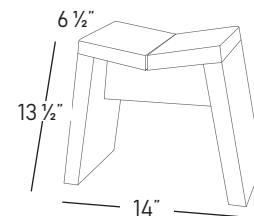

shower stool

SHEN20-14

Traditional Japanese stool can be used in the bath, shower or sauna.

Handcrafted with cypress hardwood, that is naturally mold and mildew resistant, with mortise and tenon joinery. The stool features an angled slatted seat for water drainage.