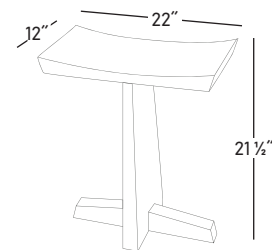

asian inspired stool

SHEN20-11

The asian inspired stool features a sculptured seat accompanied by a tapered center post with bridle joinery.

Features

- Precision crafted bridle joinery
- Tapered vertical support
- Sculpted organic design