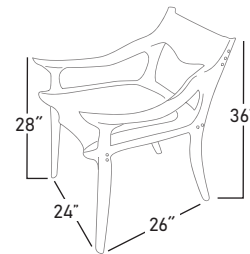

# maloof inspired sculpted low-back chair

SHEN20-05

**The sculpted low-back chair was considered “his favorite chair” by the legendary Sam Maloof.** One of the most comfortable sitting chairs and pleasing to look at as well. Each aspect of the chair organically flows together from the lumbar support to the sculpted arm rests and legs.

- Features
- Hand carved sculpted seat
  - Sculpted arm rests and legs with profiled backrest
  - Signature Maloof joinery with Ebony plugs

- Materials      Black Walnut
- Origin          Sam Maloof (Designer)  
                     Stephen Shenefiel (Maker)
- Price             Call to Request