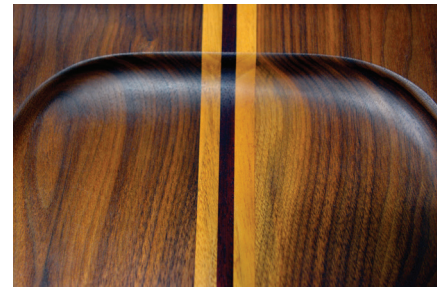

mid-century modern stool

SHEN20-02

This Mid-Century Modern stool inspired by Jory Bringham and Danish design influences was initially intended as a shop stool. Today, this stool can be scaled up to accommodate a variety of table/bar heights. This solid Walnut stool with sculptural seat lines is accented with a Maple and Padauk racing stripe.

Features

Seat Height 19"

Materials

Black Walnut with Padauk and Maple Stripes

Origin

Jory Bringham (Designer)
Stephen Shenefiel (Maker)

Price

Call to Request