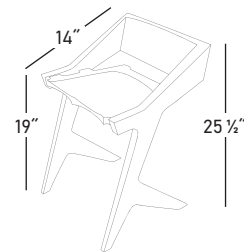

mid-century modern stool

SHEN20-02

This Mid-Century Modern stool inspired by Jory Bringham and Danish design influences was initially intended as a shop stool. Today, this stool can be scaled up to accommodate a variety of table/bar heights. This solid Walnut stool with sculptural seat lines is accented with a Maple and Padauk racing stripe.

Features

Seat Height 19"

Materials

Black Walnut with Padauk and Maple Stripes

Origin

Jory Bringham (Designer)
Stephen Shenefiel (Maker)

Price

Call to Request